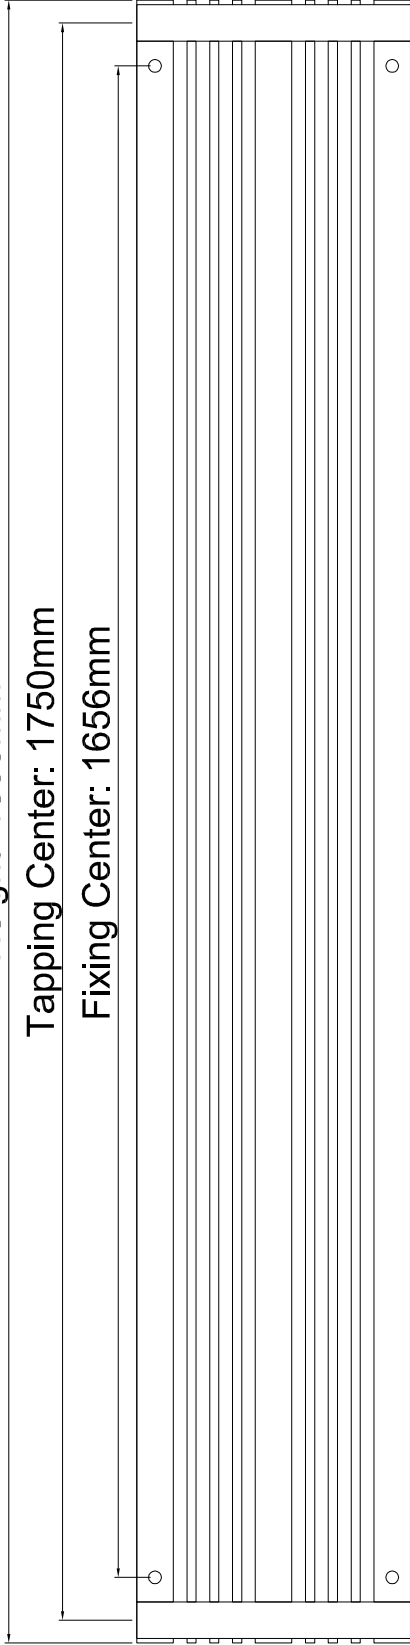

Height: 1800mm
Tapping Center: 1750mm
Fixing Center: 1656mm

90-102

55-67