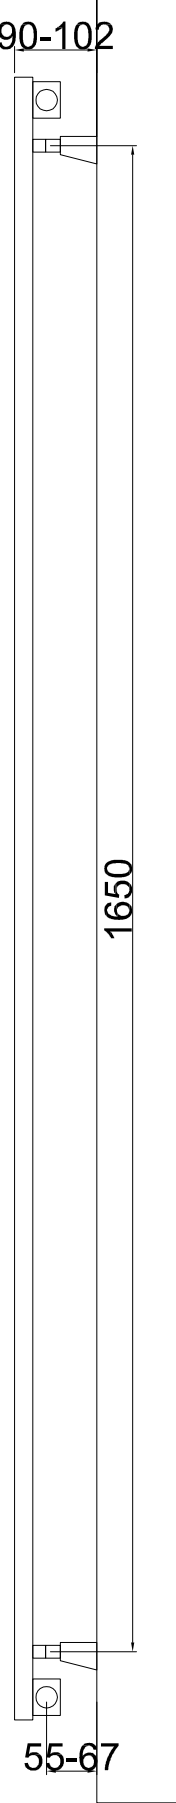

Height: 1800mm
Tapping Center: 1750mm
Fixing Center: 1656mm

90-102

55-67