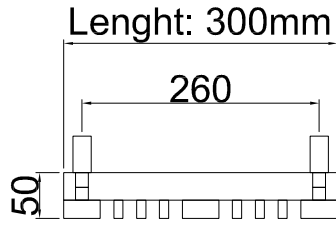

Height: 1800mm
Tapping Center: 1750mm
Fixing Center: 1656mm

90-102

55-67