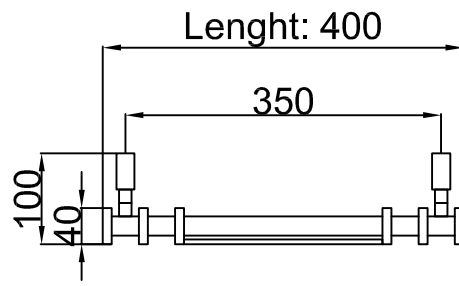

Height: 1800mm
Fixing Center: 1740mm

100-112

80-92