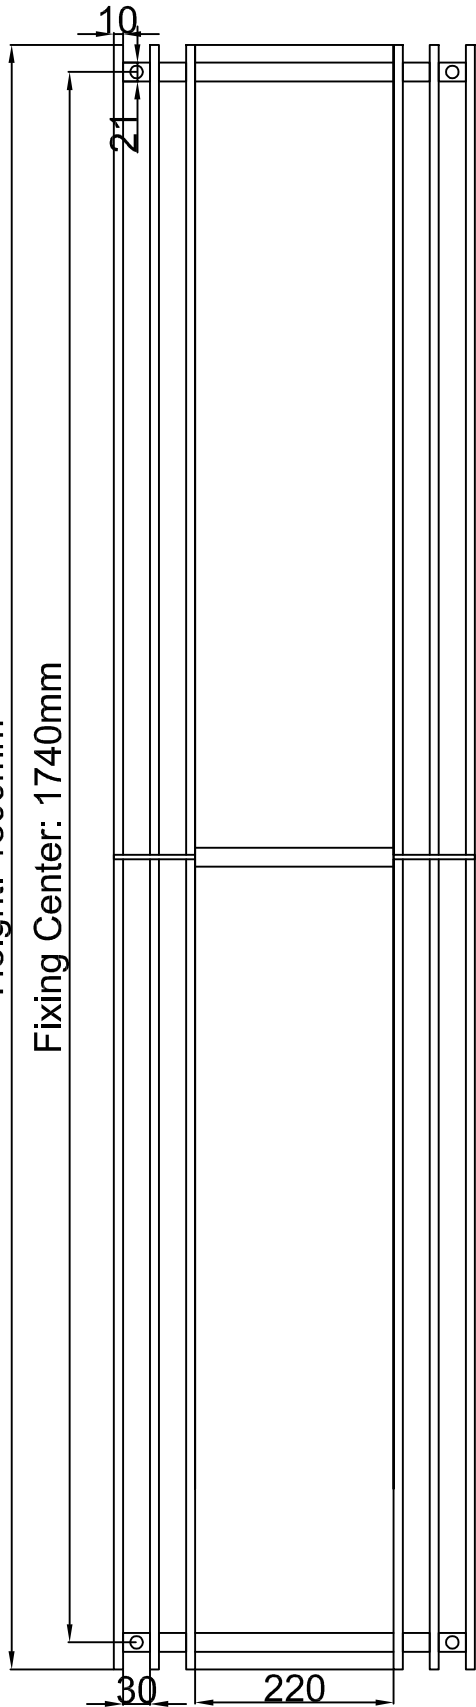

Height: 1800mm
Fixing Center: 1740mm

100-112

80-92