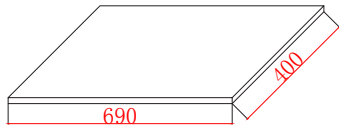

Phoenix

DESIGNED FOR YOU

Technical Data Sheet

Range: Luxury Bathing
 Type: Bath Panels
 Code: PAN70W 75W 80A/E/W/G 90W 110W 135W
 Version/Date: v2 06/17

PAN70W

PAN75W

PAN80A/E/W/G

PAN90W