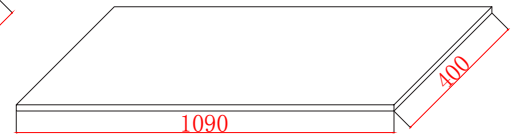

PAN100W

PAN135W

Information:
 20mm Thick
 MDF coated High Gloss White

Guarantee/Aftercare: During installation extra care must be taken to avoid damaging the fittings. We provide a guarantee against faulty manufacture or materials (excluding serviceable parts), providing they have been installed, cared for and used in accordance with our instructions and good plumbing practice. All products installed in a commercial environment carry a 12 month guarantee. We cannot be held responsible for the use of incorrect dimensions shown for first fix without the actual products on site.