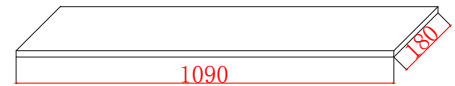

Phoenix

DESIGNED FOR YOU

Technical Data Sheet

Range: Luxury Bathing
 Type: Bath Panels
 Code: PAN70W 75W 80A/E/W/G 90W 110W 135W
 Version/Date: v2 06/17

PAN70W

PAN75W

PAN80A/E/W/G

PAN90W