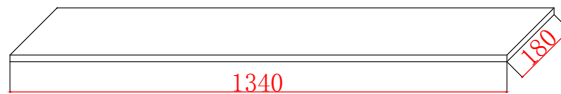

PAN135W

Information:
20mm Thick
MDF coated High Gloss White

Guarantee/Aftercare: During installation extra care must be taken to avoid damaging the fittings. We provide a guarantee against faulty manufacture or materials (excluding serviceable parts), providing they have been installed, cared for and used in accordance with our instructions and good plumbing practice. All products installed in a commercial environment carry a 12 month guarantee. We cannot be held responsible for the use of incorrect dimensions shown for first fix without the actual products on site.