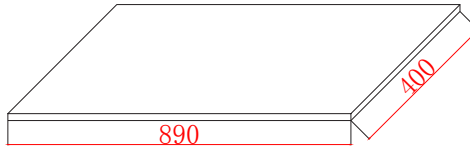

Phoenix

DESIGNED FOR YOU

Technical Data Sheet

Range: Luxury Bathing
 Type: Bath Panels
 Code: PAN70W 75W 80A/E/W/G 90W 110W 135W
 Version/Date: v2 06/17

PAN70W

PAN75W

PAN80A/E/W/G

PAN90W