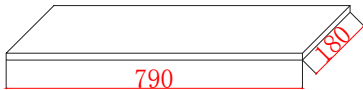

Phoenix

DESIGNED FOR YOU

Technical Data Sheet

Range: Luxury Bathing
 Type: Bath Panels
 Code: PAN70W 75W 80A/E/W/G 90W 110W 135W
 Version/Date: v2 06/17

PAN70W

PAN75W

PAN80A/E/W/G

PAN90W