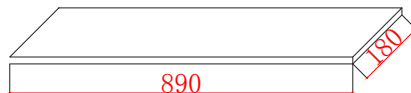

Phoenix

DESIGNED FOR YOU

Technical Data Sheet

Range: Luxury Bathing
 Type: Bath Panels
 Code: PAN70W 75W 80A/E/W/G 90W 110W 135W
 Version/Date: v2 06/17

PAN70W

PAN75W

PAN80A/E/W/G

PAN90W