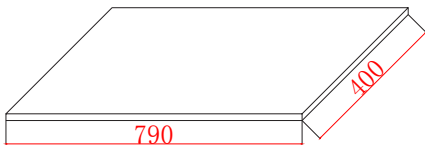

Phoenix

DESIGNED FOR YOU

Technical Data Sheet

Range: Luxury Bathing
 Type: Bath Panels
 Code: PAN70W 75W 80A/E/W/G 90W 110W 135W
 Version/Date: v2 06/17

PAN70W

PAN75W

PAN80A/E/W/G

PAN90W