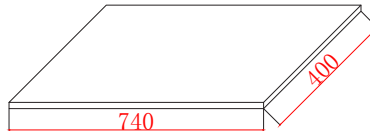

Phoenix

DESIGNED FOR YOU

Technical Data Sheet

Range: Luxury Bathing
 Type: Bath Panels
 Code: PAN70W 75W 80A/E/W/G 90W 110W 135W
 Version/Date: v2 06/17

PAN70W

PAN75W

PAN80A/E/W/G

PAN90W