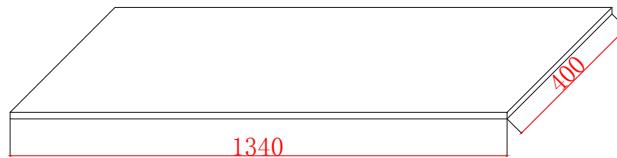

Phoenix

DESIGNED FOR YOU

Technical Data Sheet

Range: Luxury Bathing
 Type: Bath Panels
 Code: PAN70W 75W 80A/E/W/G 90W 110W 135W
 Version/Date: v2 06/17

PAN70W

PAN75W

PAN80A/E/W/G

PAN90W

PAN100W

PAN135W

Information:
 20mm Thick
 MDF coated High Gloss White

Guarantee/Aftercare: During installation extra care must be taken to avoid damaging the fittings. We provide a guarantee against faulty manufacture or materials (excluding serviceable parts), providing they have been installed, cared for and used in accordance with our instructions and good plumbing practice. All products installed in a commercial environment carry a 12 month guarantee. We cannot be held responsible for the use of incorrect dimensions shown for first fix without the actual products on site.