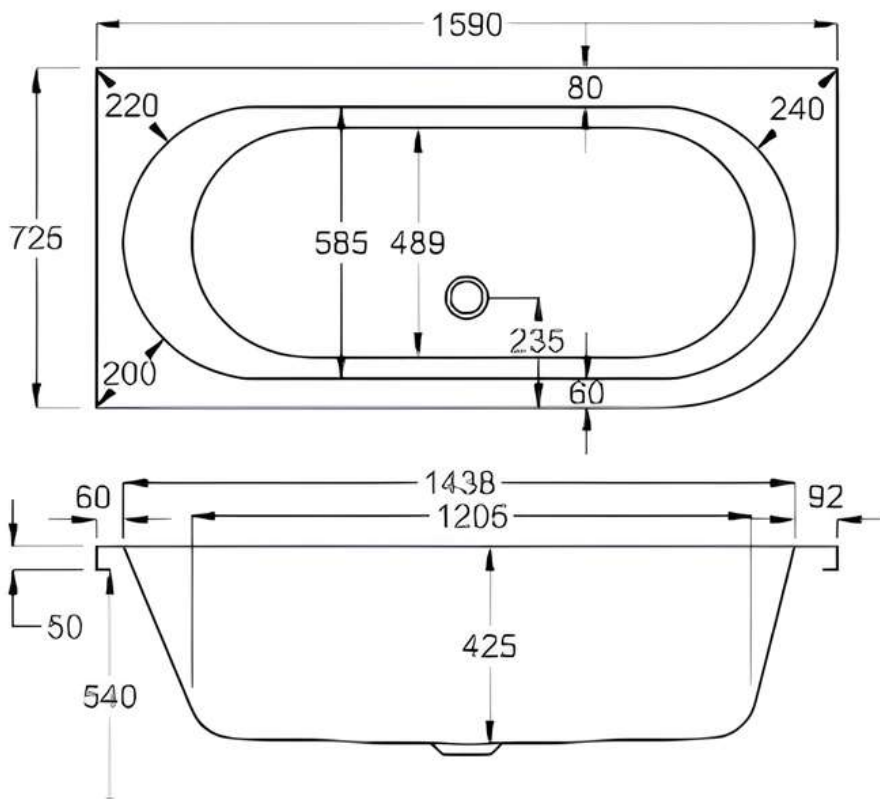

1600 x 725mm

Luna Spas 

carron5

1600 x 725mm RH H540mm D425mm

 **carronite™**

1600 x 725mm RH H540mm D425mm

 **MADE IN
BRITAIN**

www.lunaspas.com