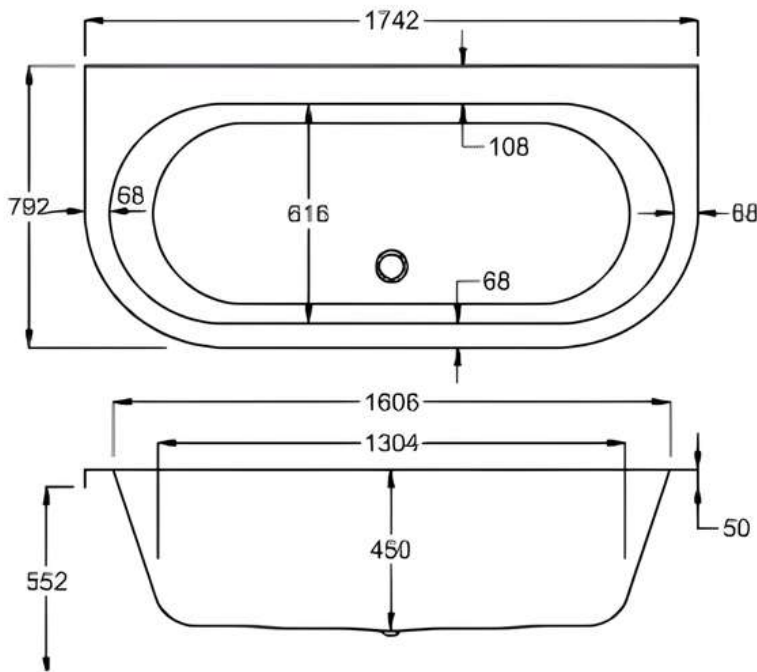

# 1750 x 800mm

## carron<sup>5</sup>

1750 x 800mm H540mm D450mm

## carronite<sup>TM</sup>

1750 x 800mm H540mm D450mm

 MADE IN  
BRITAIN

[www.lunaspas.com](http://www.lunaspas.com)

 carron  
THE NAME FOR BATHS