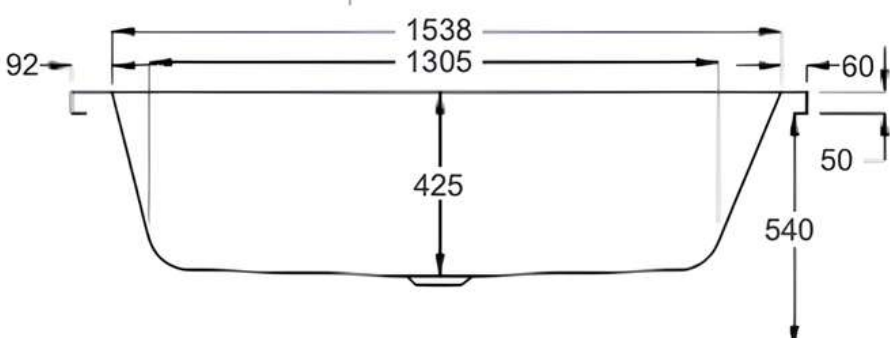

1700 x 725mm L/H

Luna Spas

carron5

1700 x 725mm LH H540mm D425mm

carronite™

1700 x 725mm LH H540mm D425mm

 MADE IN BRITAIN

www.lunaspas.com