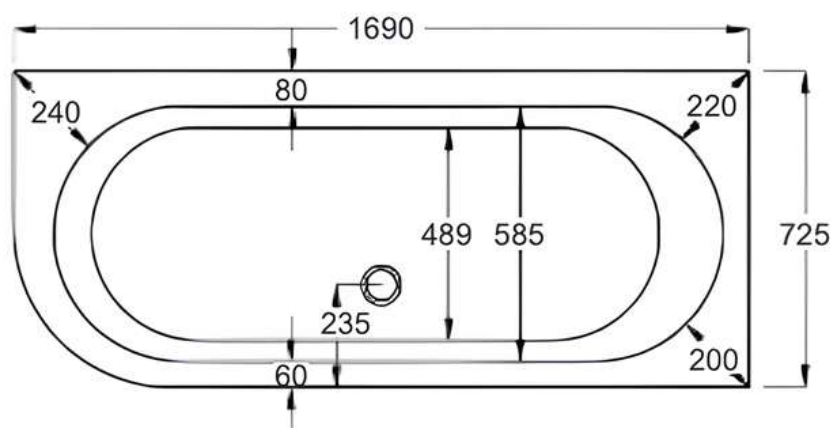

1700 x 725mm L/H

Luna Spas

carron5

1700 x 725mm LH H540mm D425mm

carronite™

1700 x 725mm LH H540mm D425mm

 MADE IN BRITAIN

www.lunaspas.com