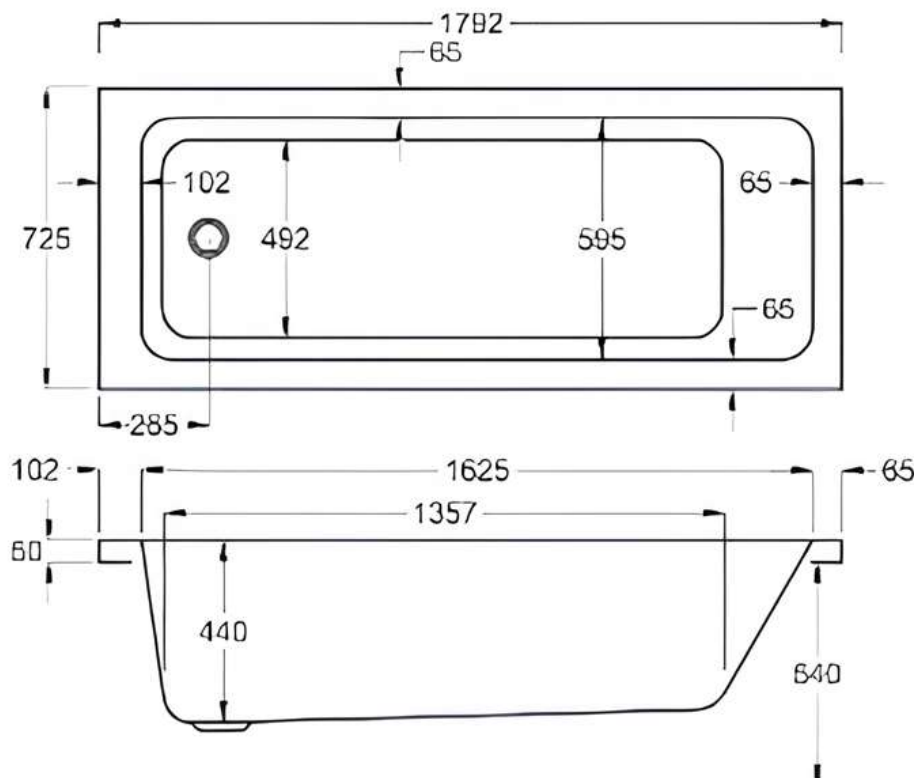

# 1800 x 725mm

Luna Spas 

**carron5**

1800 x 725mm H540mm D440mm

 **carronite™**

1800 x 725mm H540mm D440mm

 **MADE IN  
BRITAIN**

[www.lunaspas.com](http://www.lunaspas.com)