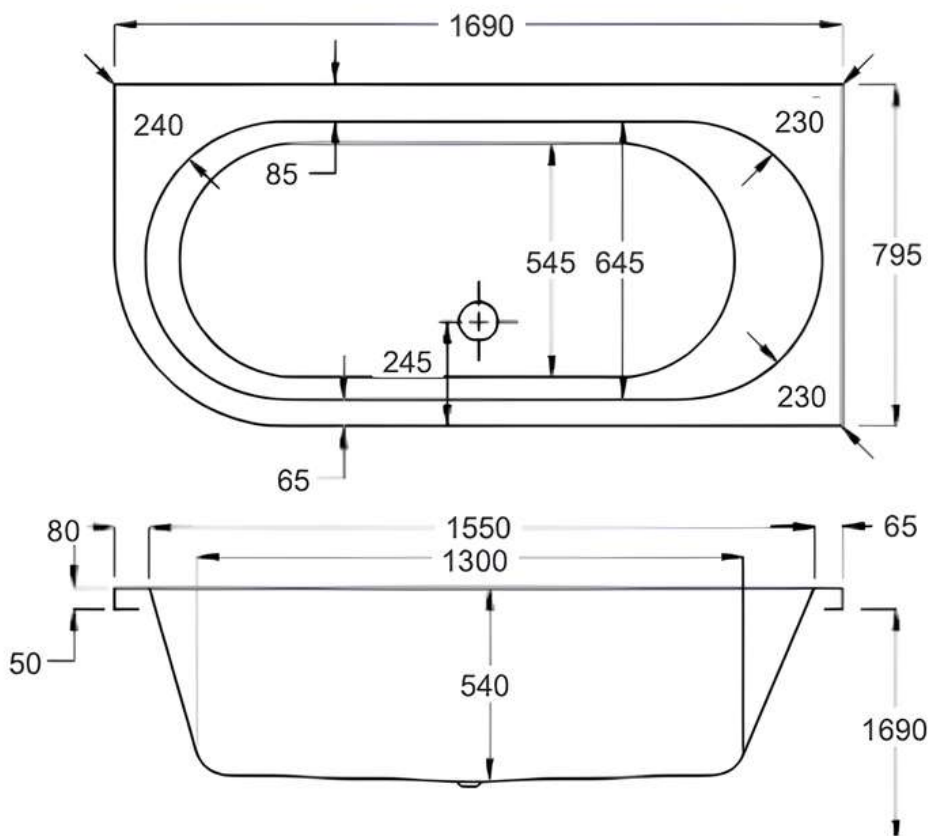

# 1700 x 800mm

## carron5

1700 x 800mm LH H540mm D450mm

## carronite™

1700 x 800mm LH H540mm D450mm

 MADE IN BRITAIN

[www.lunaspas.com](http://www.lunaspas.com)

 carron  
THE NAME FOR BATHS