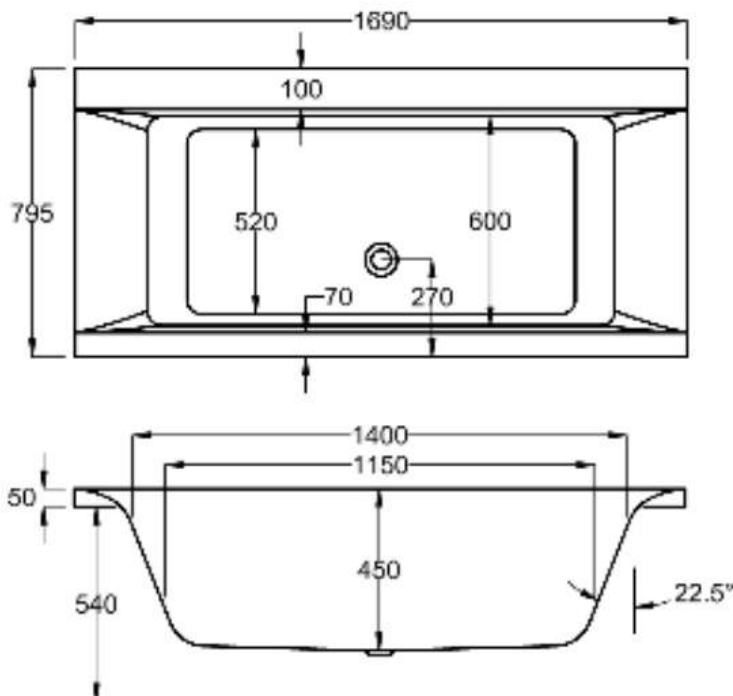

1700 x 800mm

Luna Spas

1700

carron⁵

1700 x 800mm H540mm D450mm

©carronite™

1700 x 800mm H540mm D450mm

 MADE IN
BRITAIN